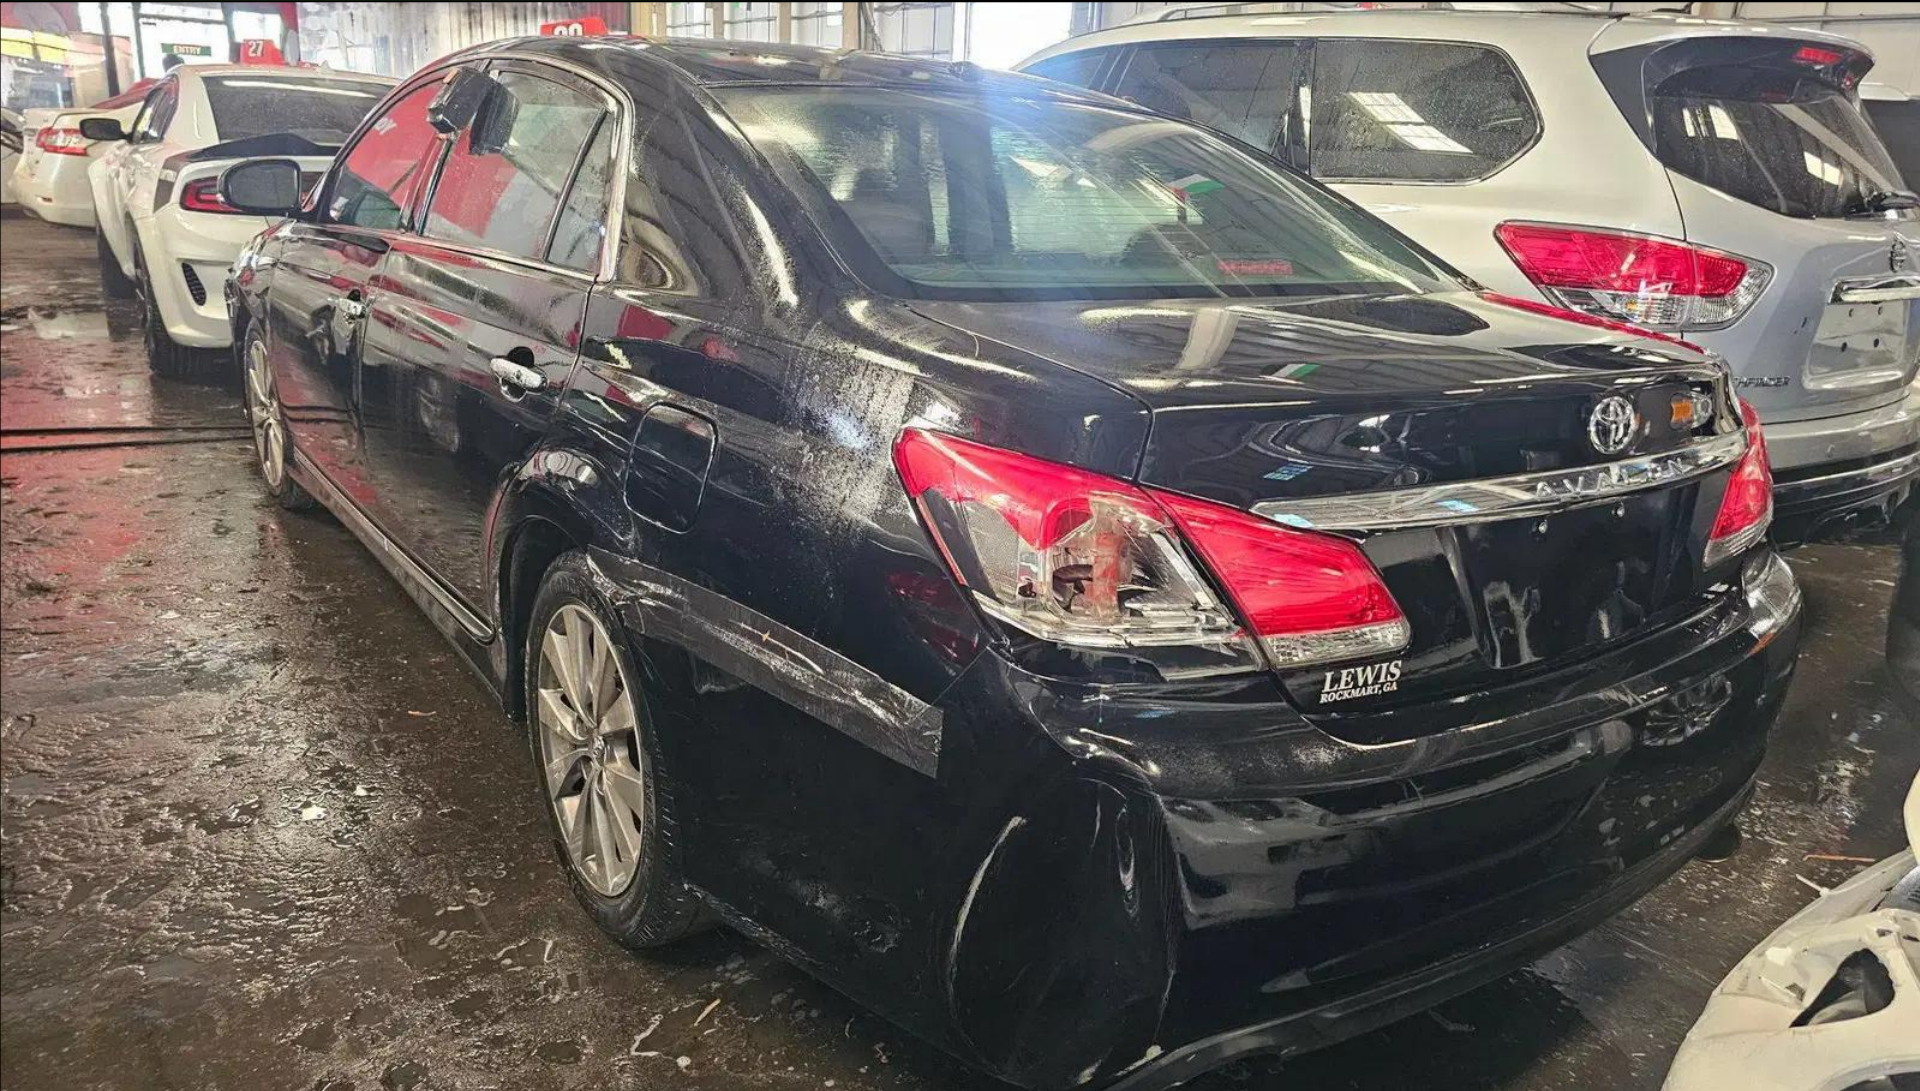

2022 HYUNDAI SONATA

Starting Bid: ₪ 35,500

Main Branch

4:30 p.m.

**Most Cars on
Green Light**

2011 TOYOTA AVALON

Starting Bid: ₪ 12,500

Main Branch