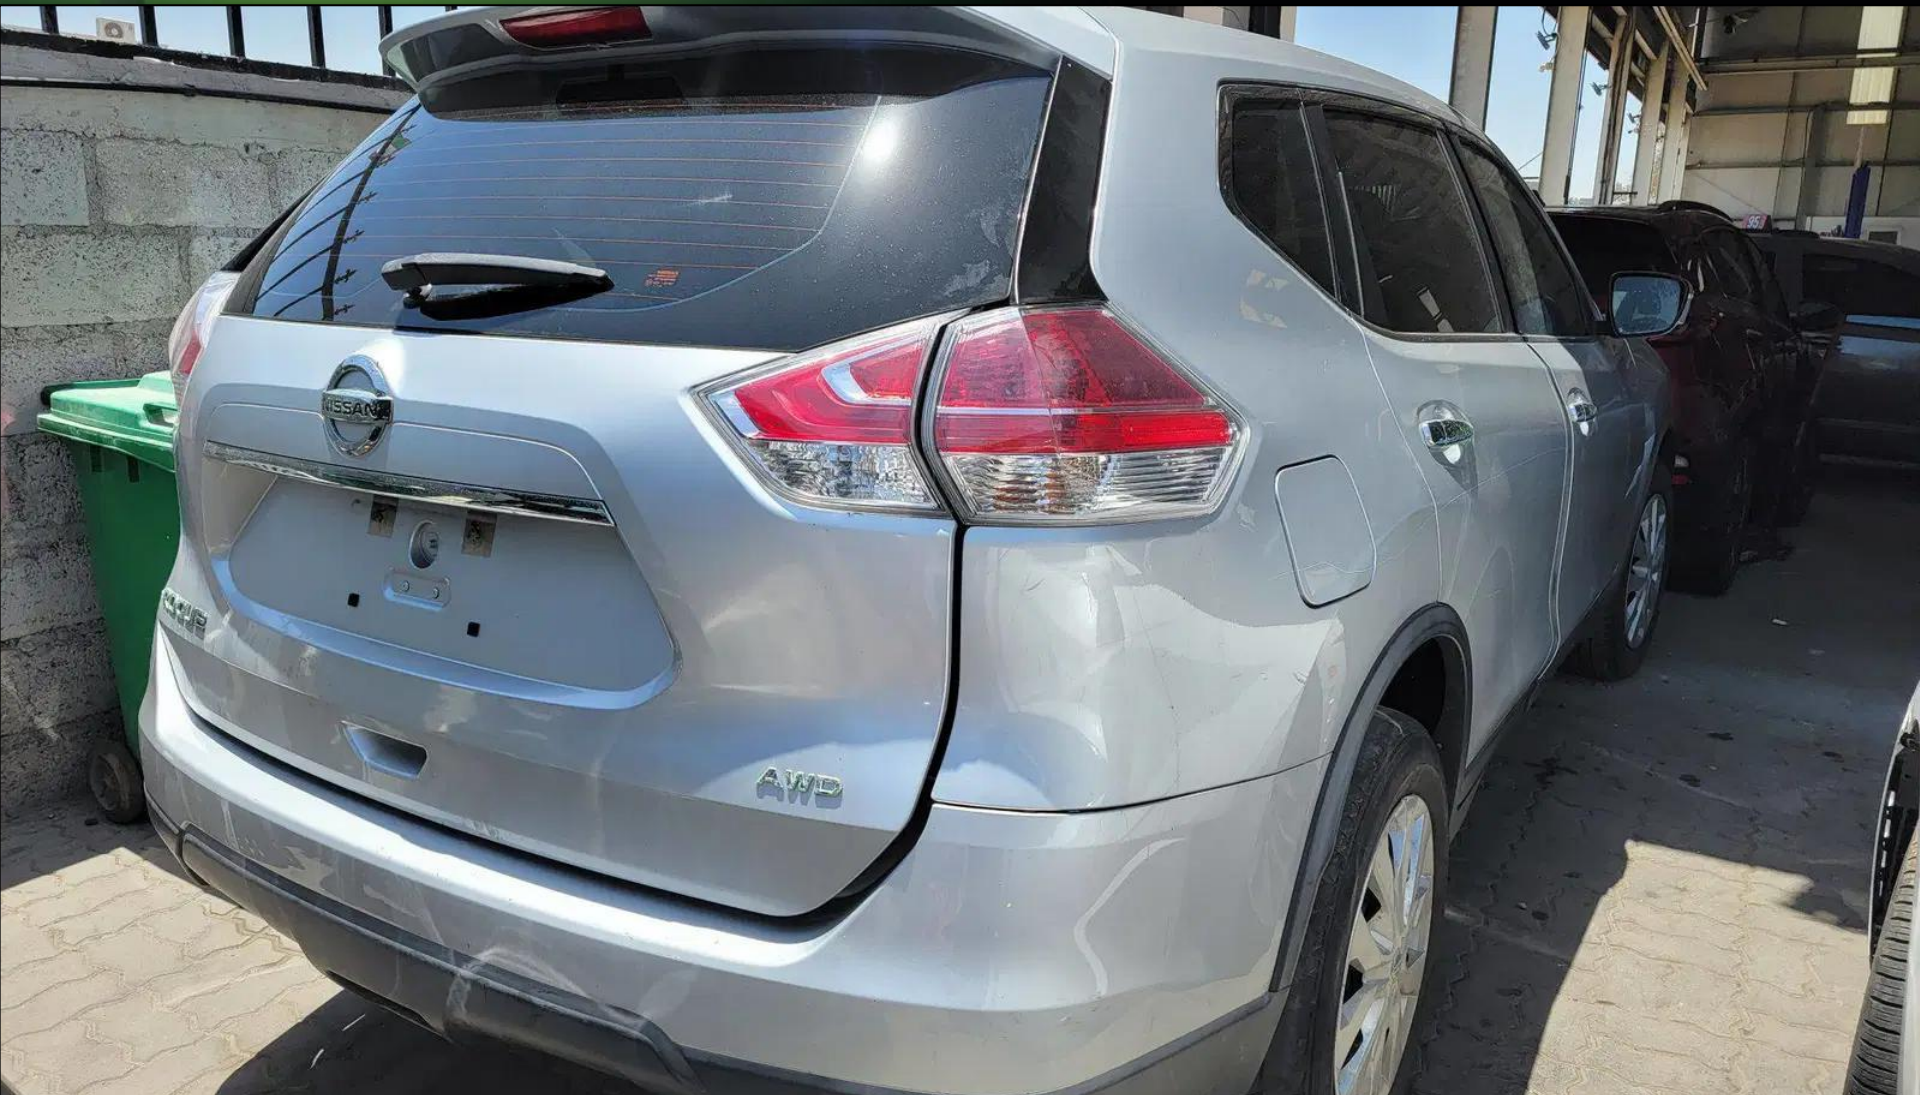

**Most Cars on
Green Light**

2015 NISSAN ROGUE

Starting Bid: ₪ 11,500

Main Branch

4:30 p.m.