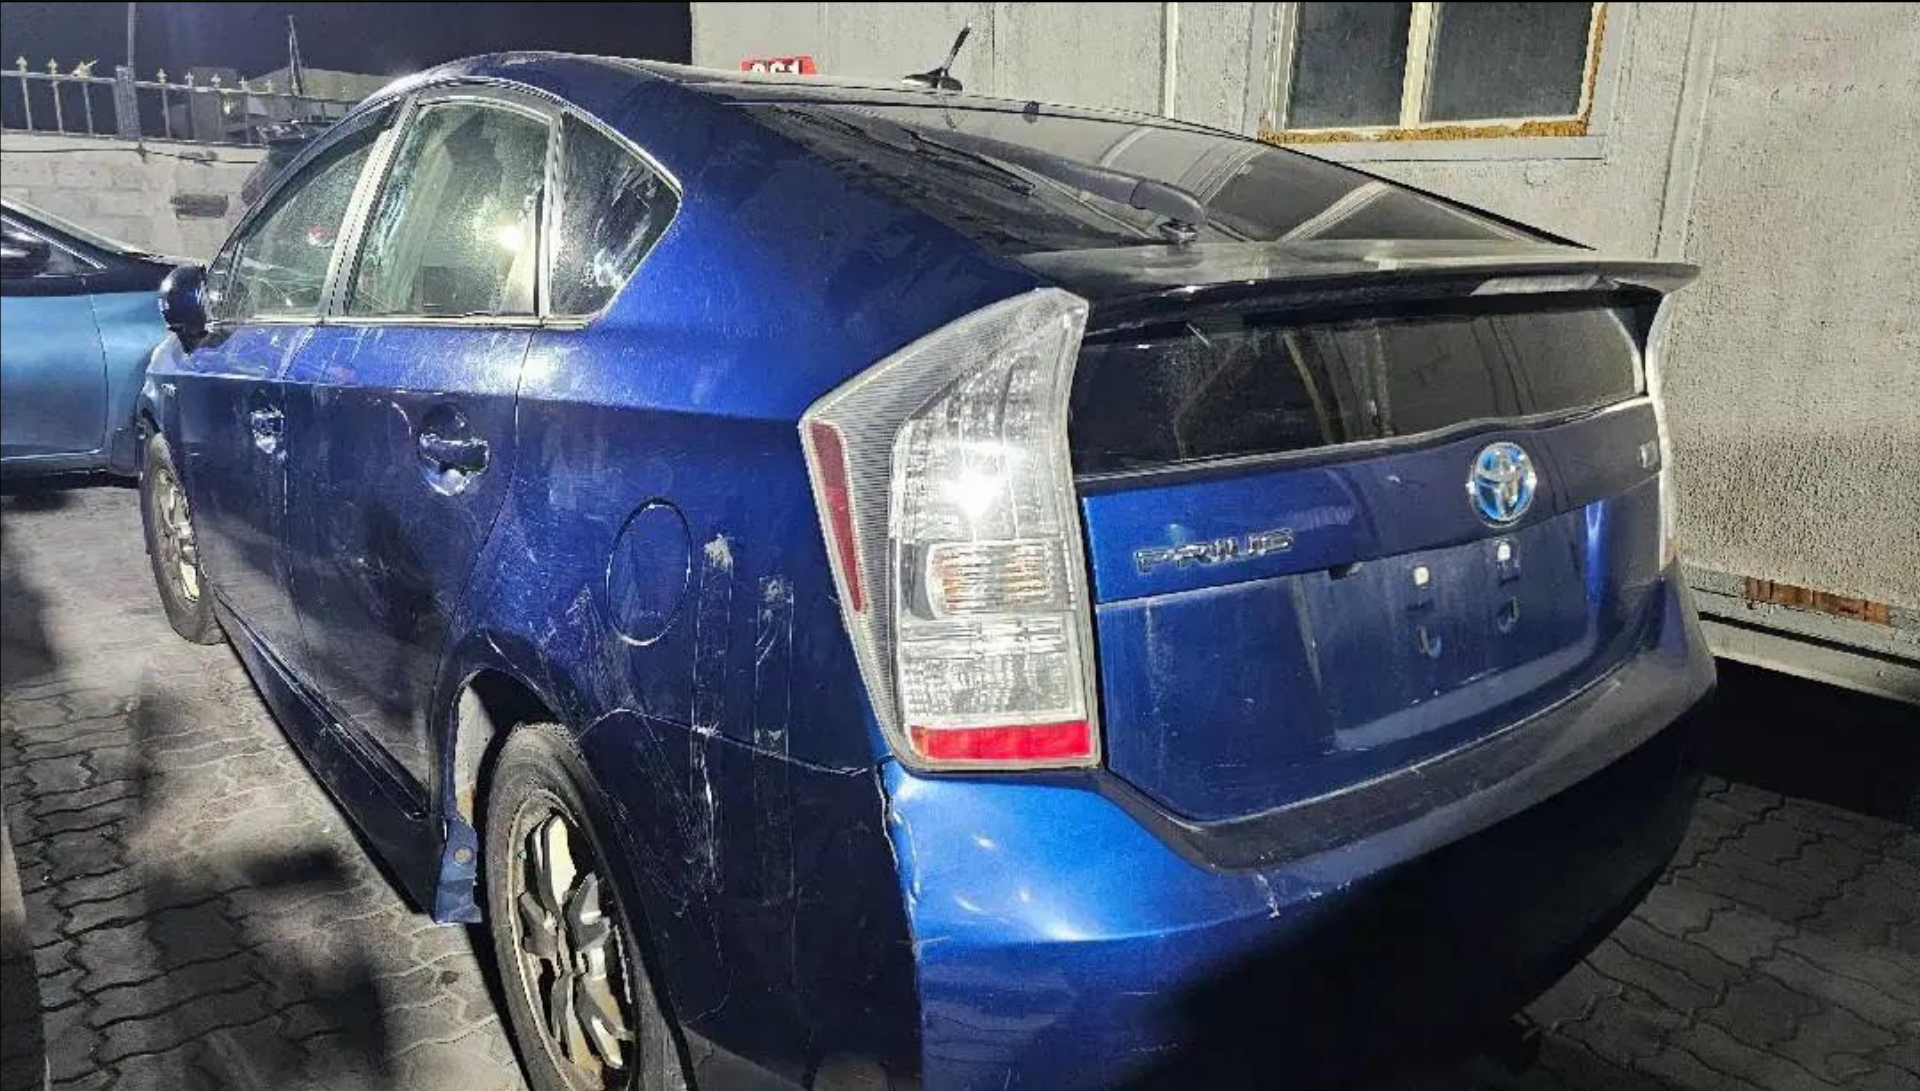

4:30 p.m.

**Most Cars on
Green Light**

2022 HYUNDAI SONATA

Starting Bid: ₪ 30,500

Main Branch

4:30 p.m.

**Most Cars on
Green Light**

2010 TOYOTA PRIUS