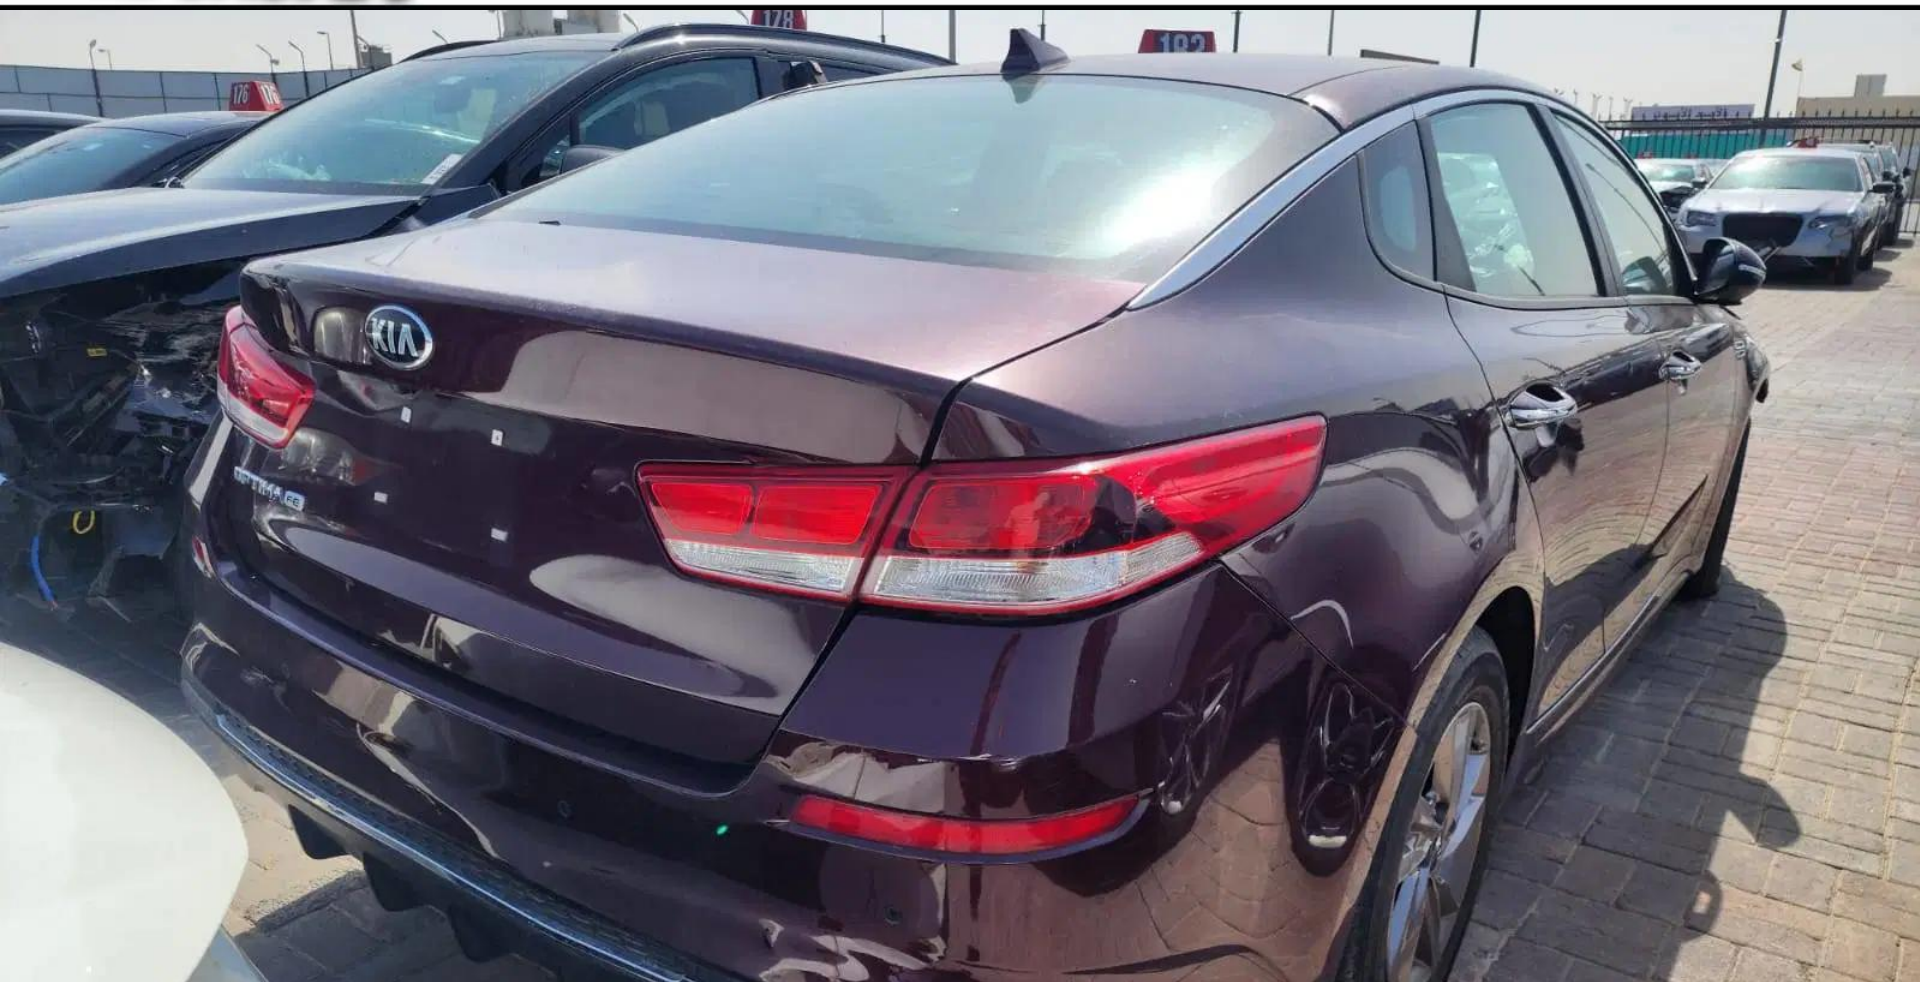

Starting Bid: ₪ 11,500

Al Sajaa Branch

7:00 p.m.