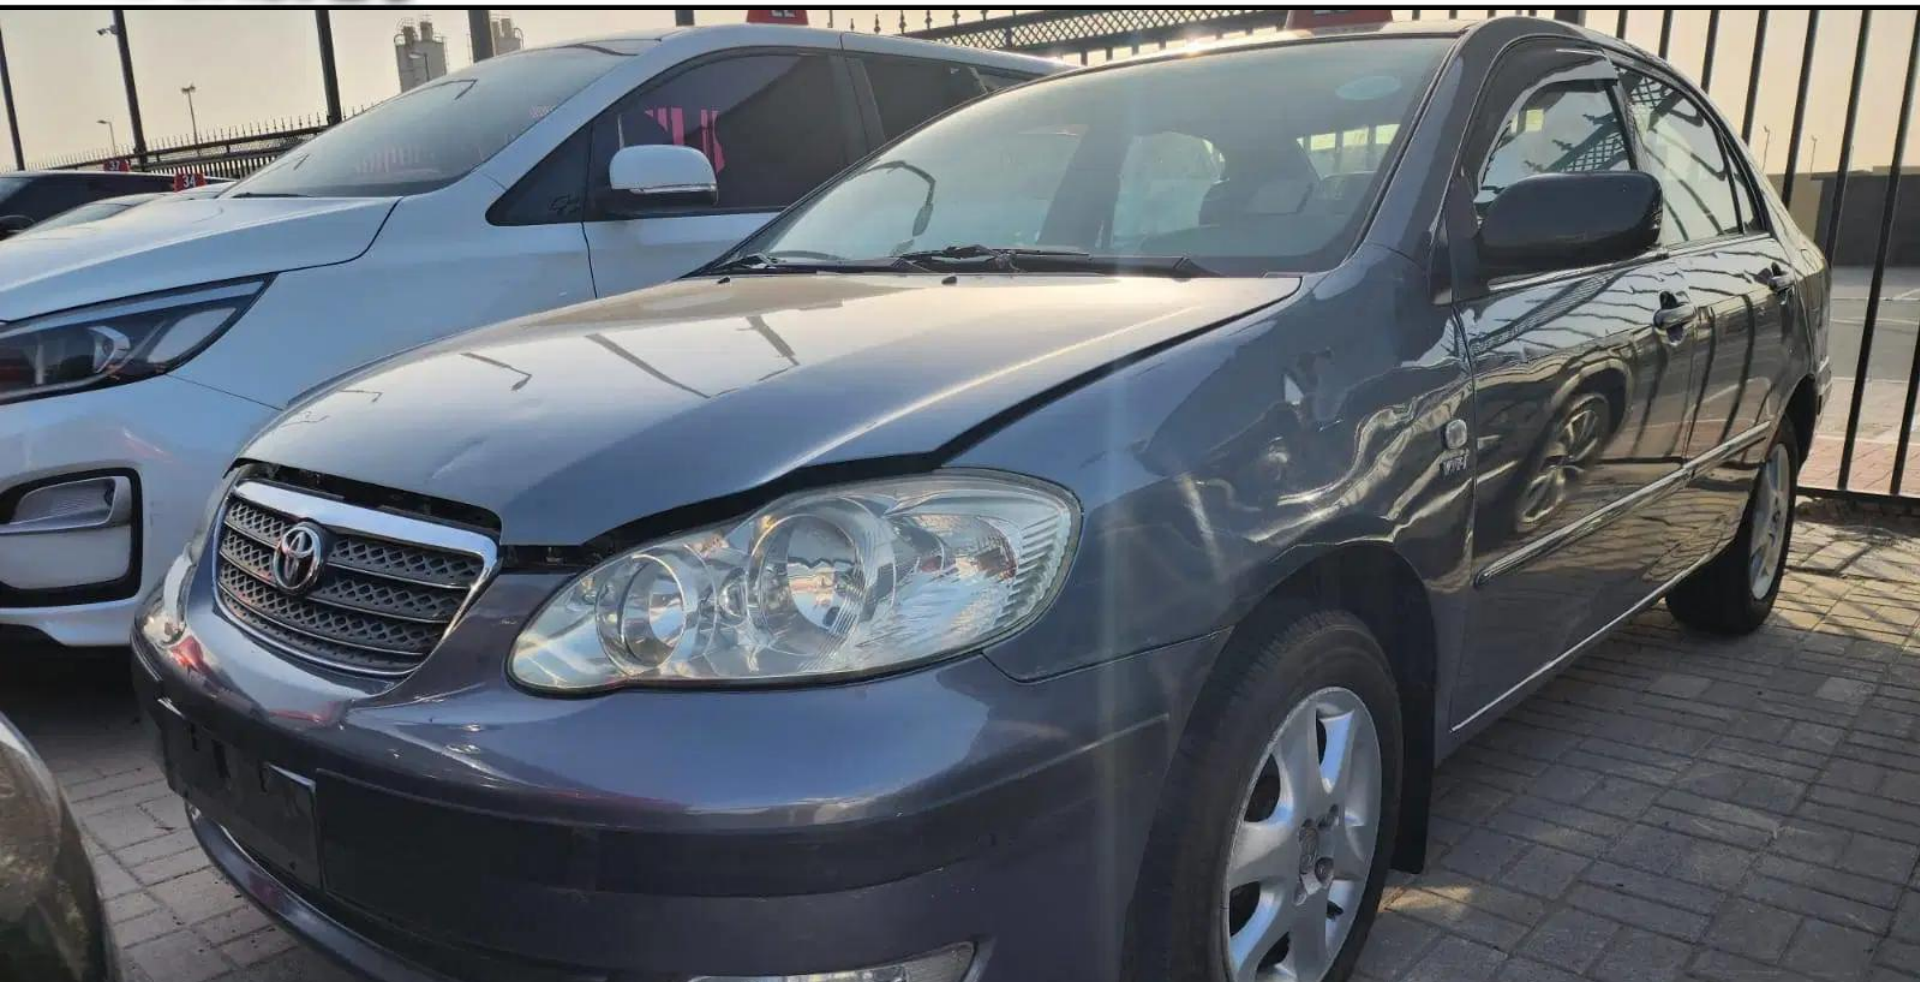

7:00 p.m.

Starting Bid: ₪ 14,500

Al Sajaa Branch

7:00 p.m.

Starting Bid: ₪ 35,500

Al Sajaa Branch

7:00 p.m.

Starting Bid: ₪ 0