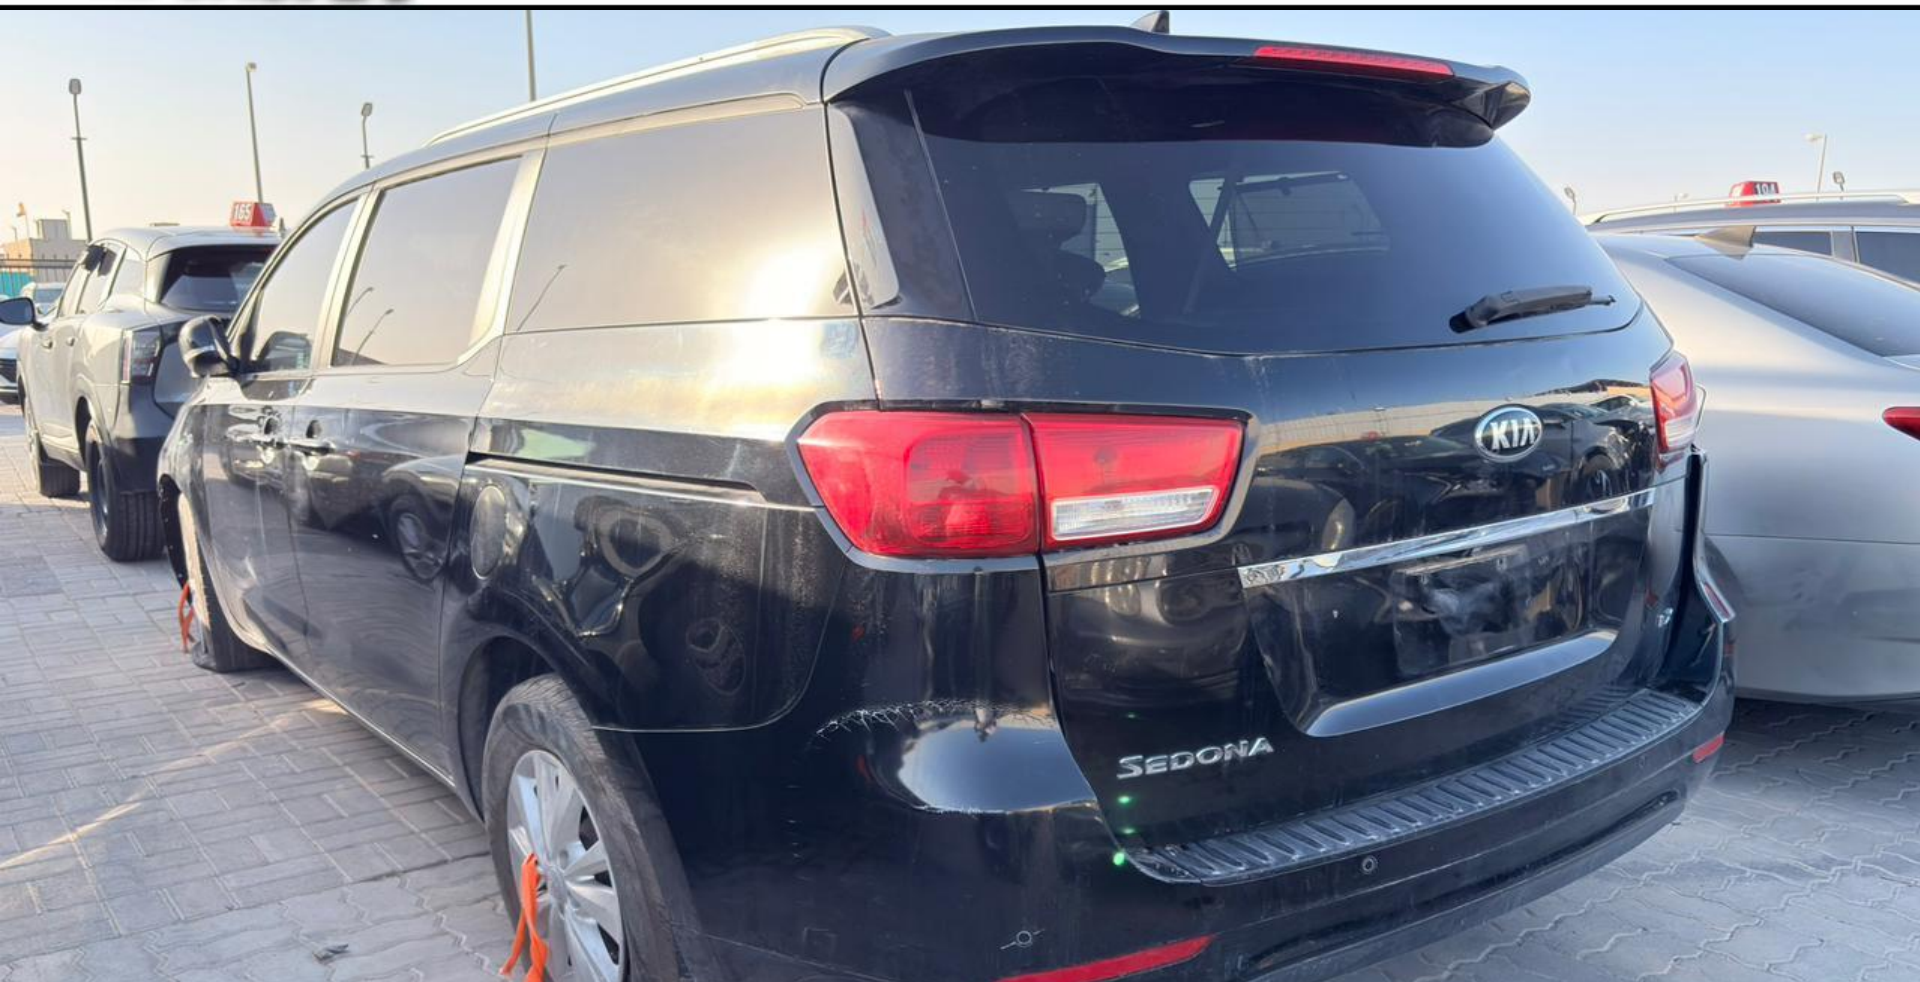

Starting Bid: ₪ 14,500

Al Sajaa Branch

7:00 p.m.