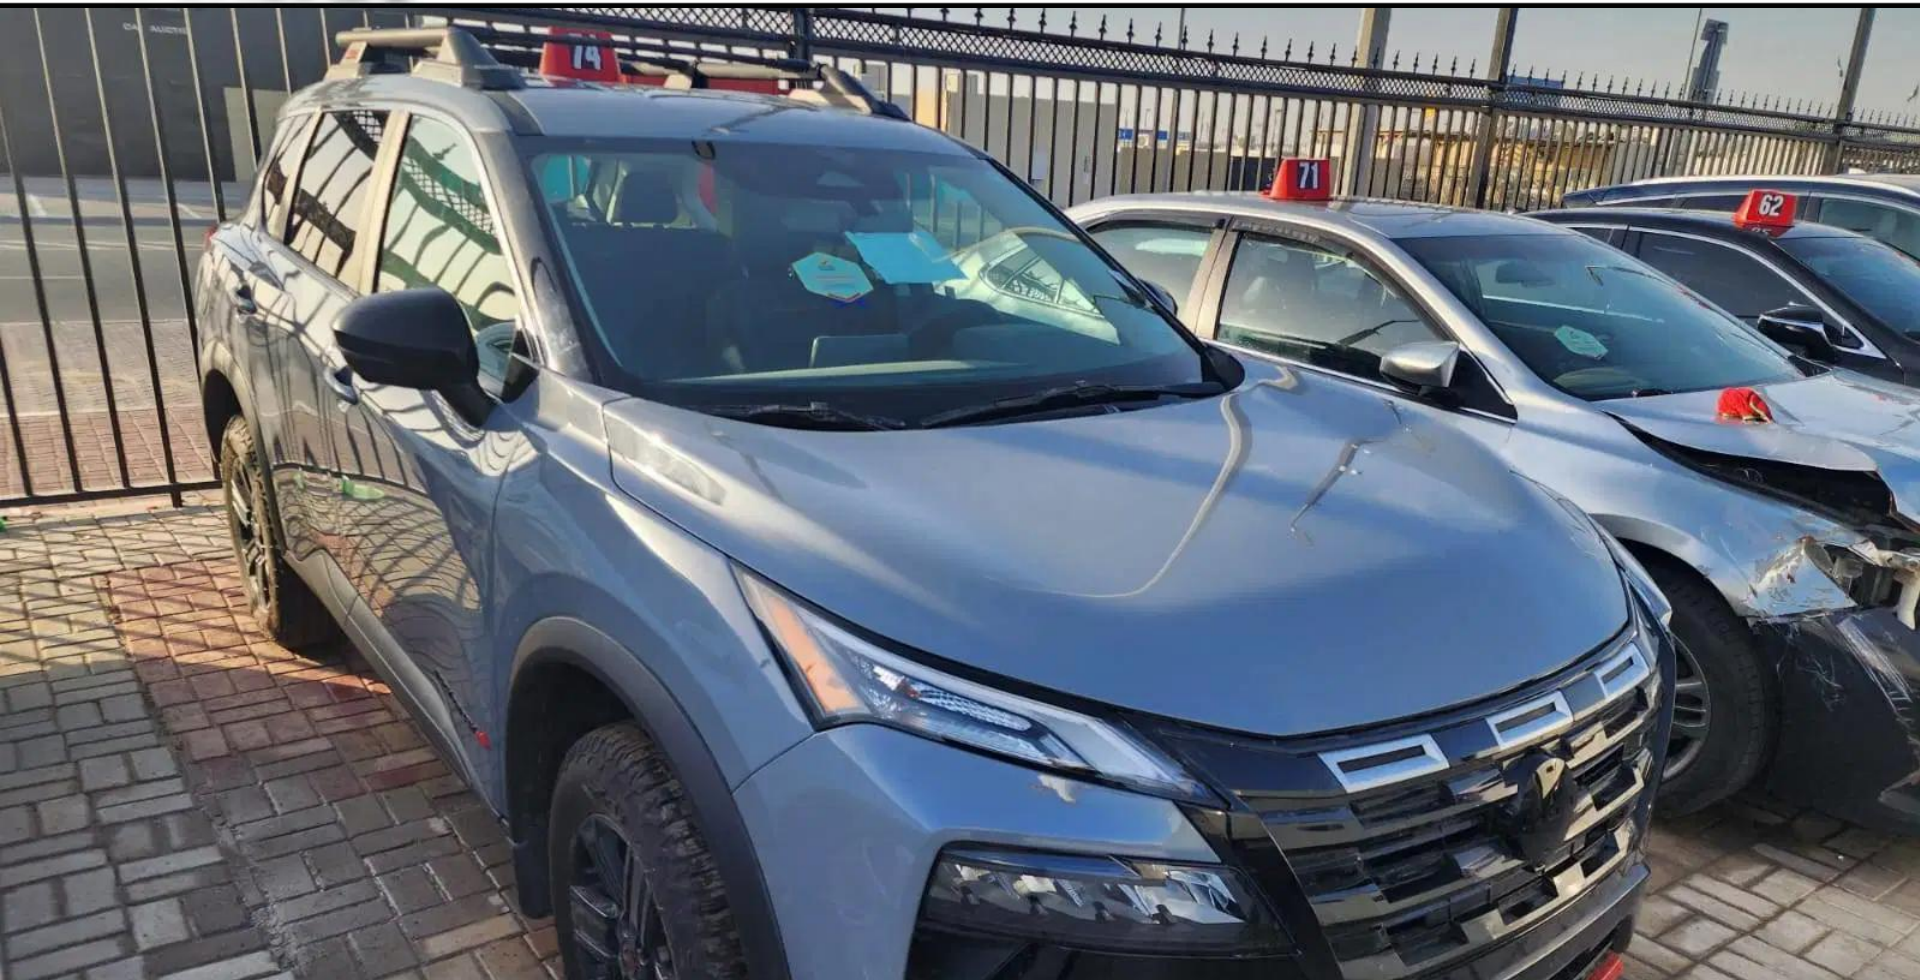

Starting Bid: ₪ 44,500

Al Sajaa Branch

7:00 p.m.