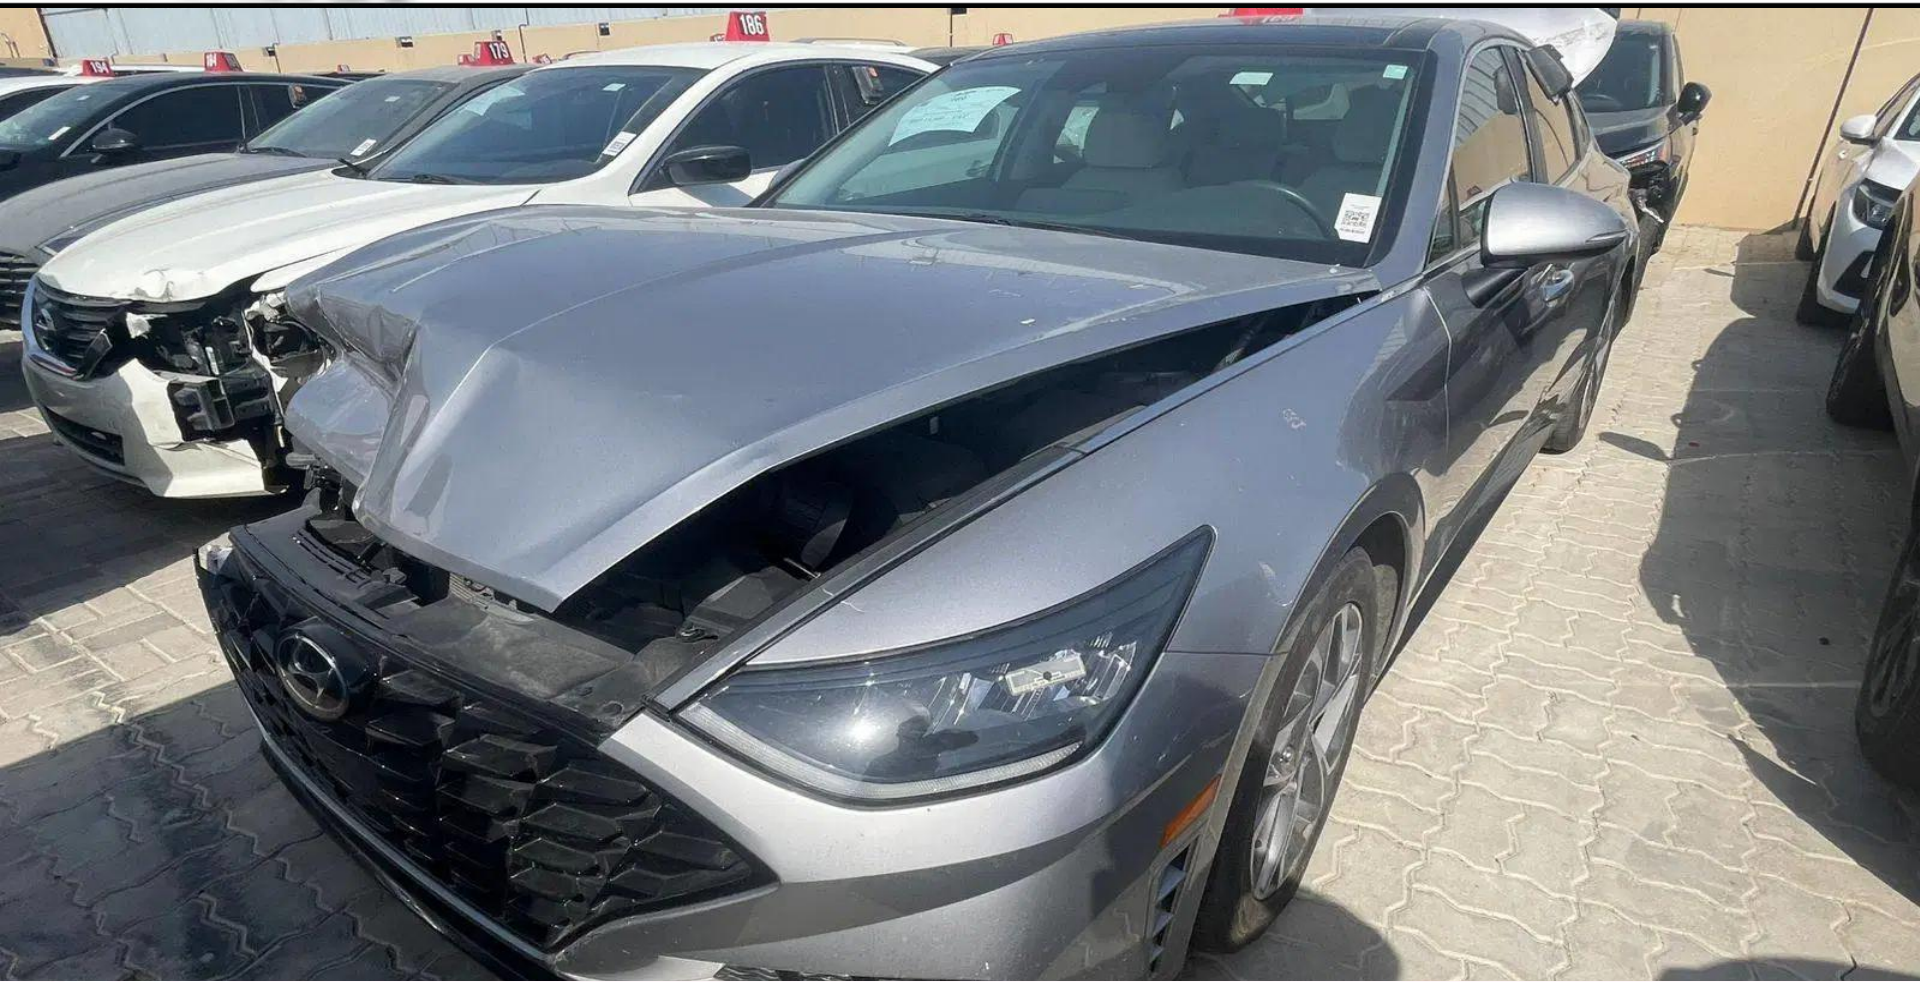

7:00 p.m.

Starting Bid: ₪ 7,500

Al Sajaa Branch

7:00 p.m.

Starting Bid: ₪ 24,500

Al Sajaa Branch

7:00 p.m.

Starting Bid: ₪ 26,500