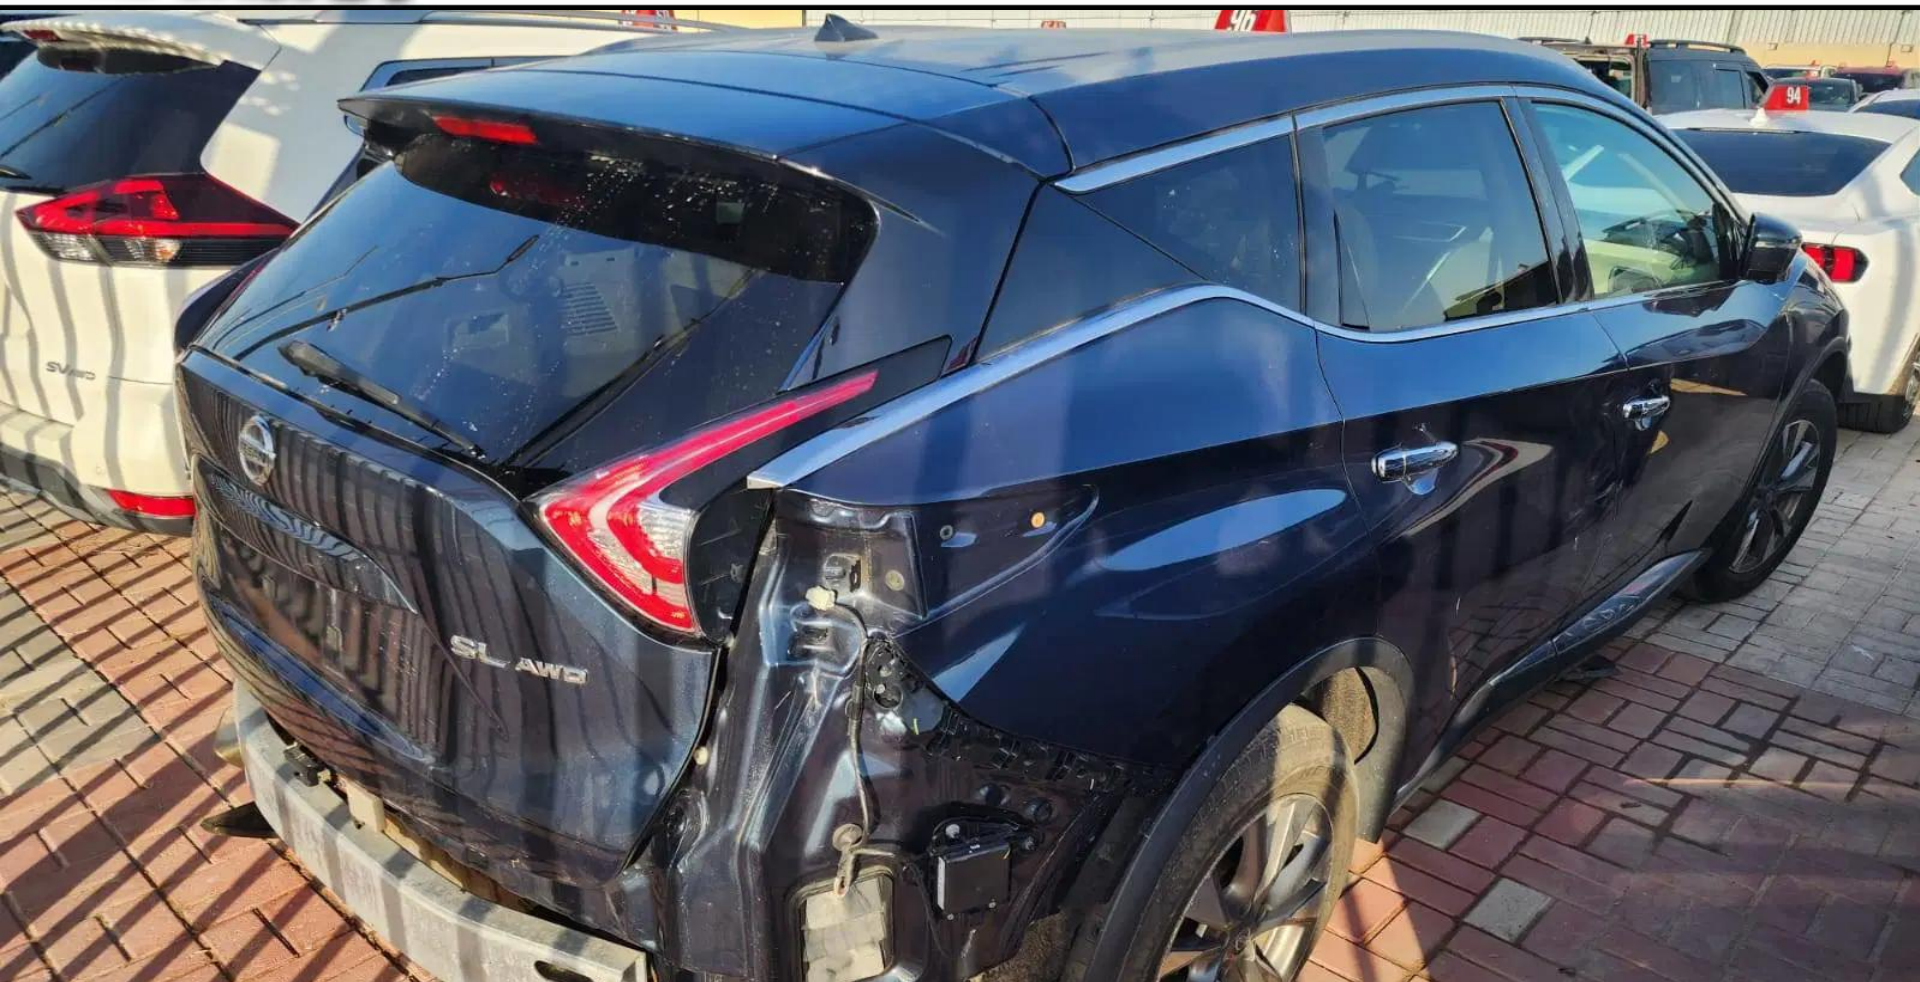

Starting Bid: ₪ 9,500

Al Sajaa Branch

7:00 p.m.