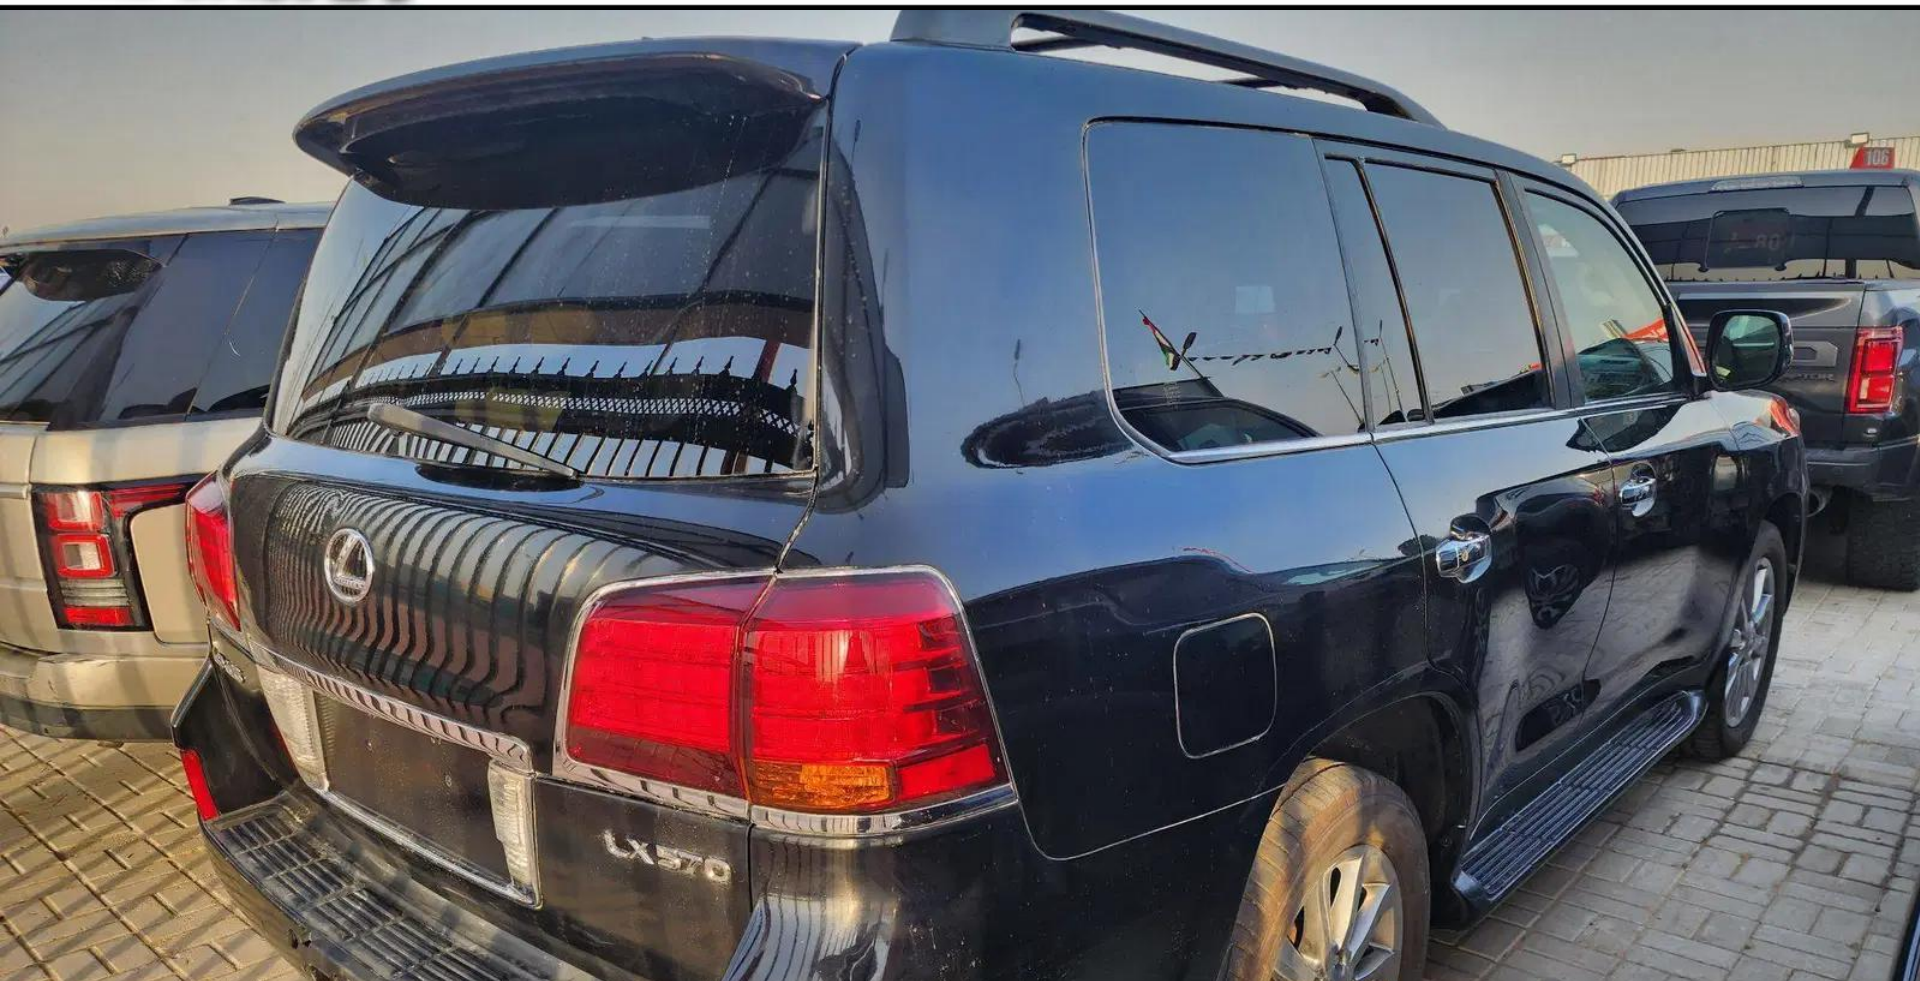

Starting Bid: ₪ 0

Al Sajaa Branch

7:00 p.m.