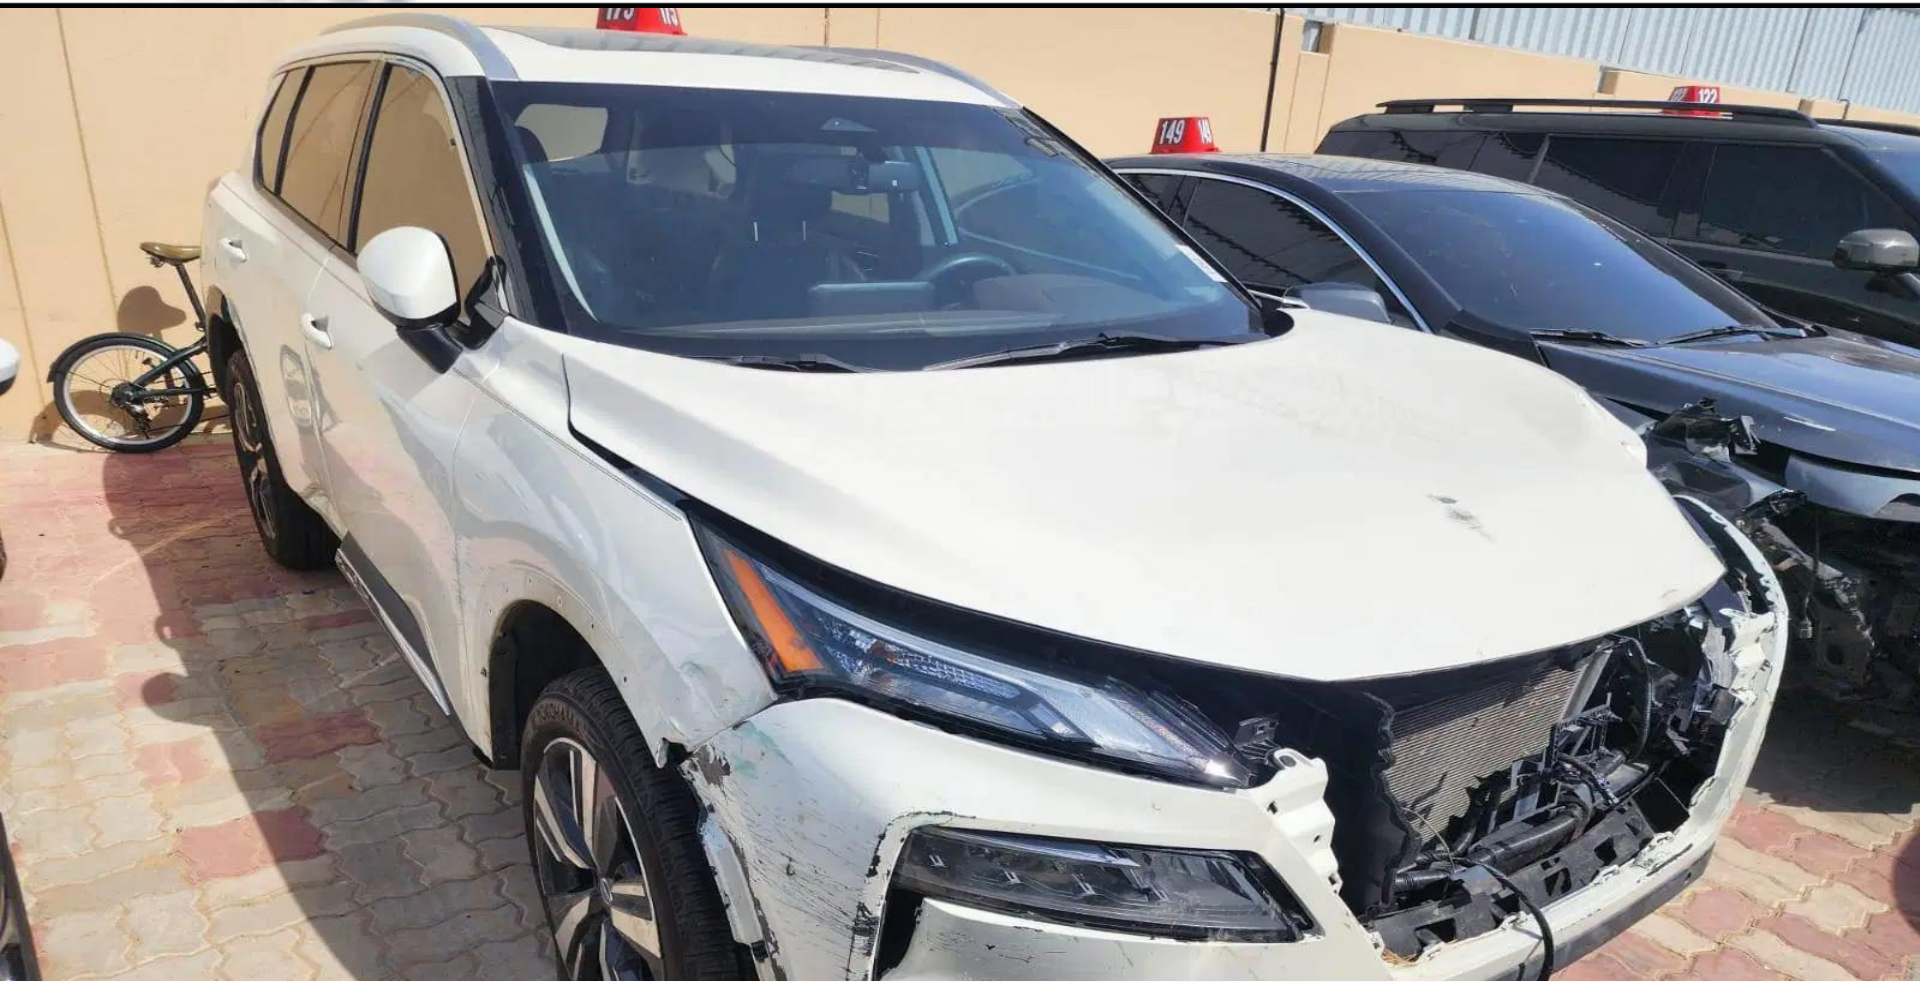

Starting Bid: ₪ 30,500

Al Sajaa Branch

7:00 p.m.