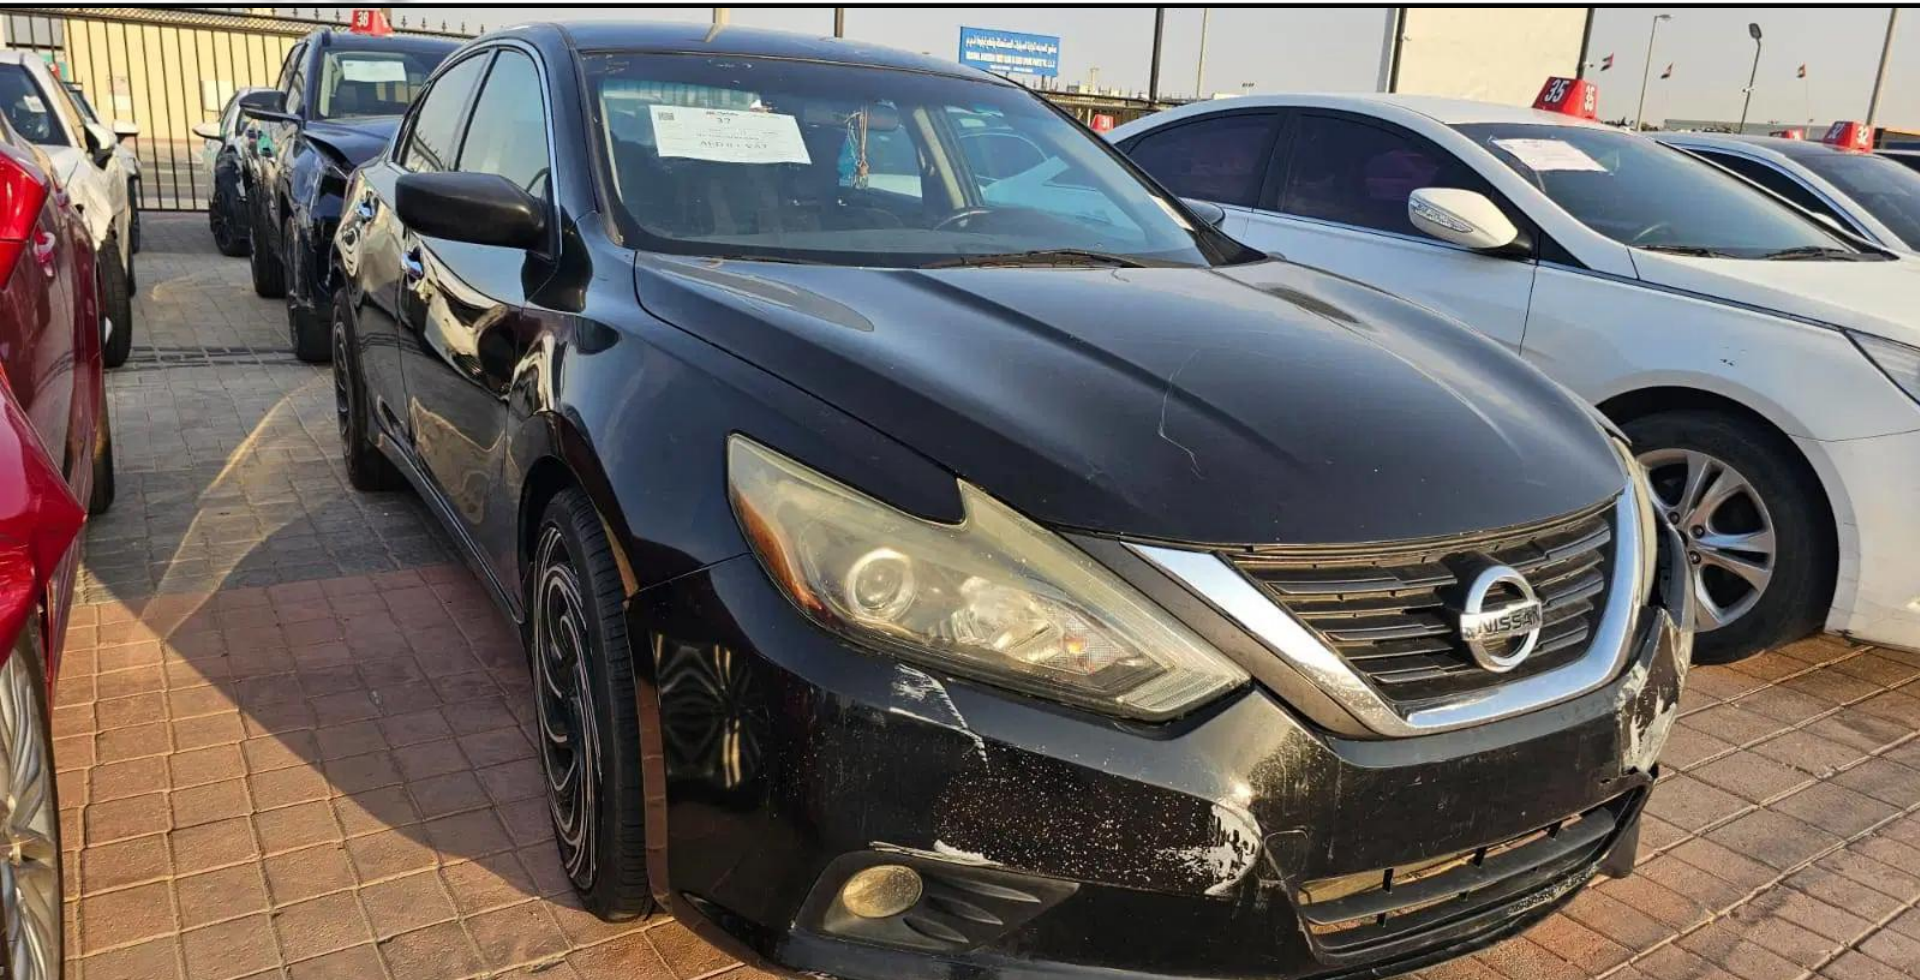

Starting Bid: ₪ 4,500

Al Sajaa Branch

7:00 p.m.