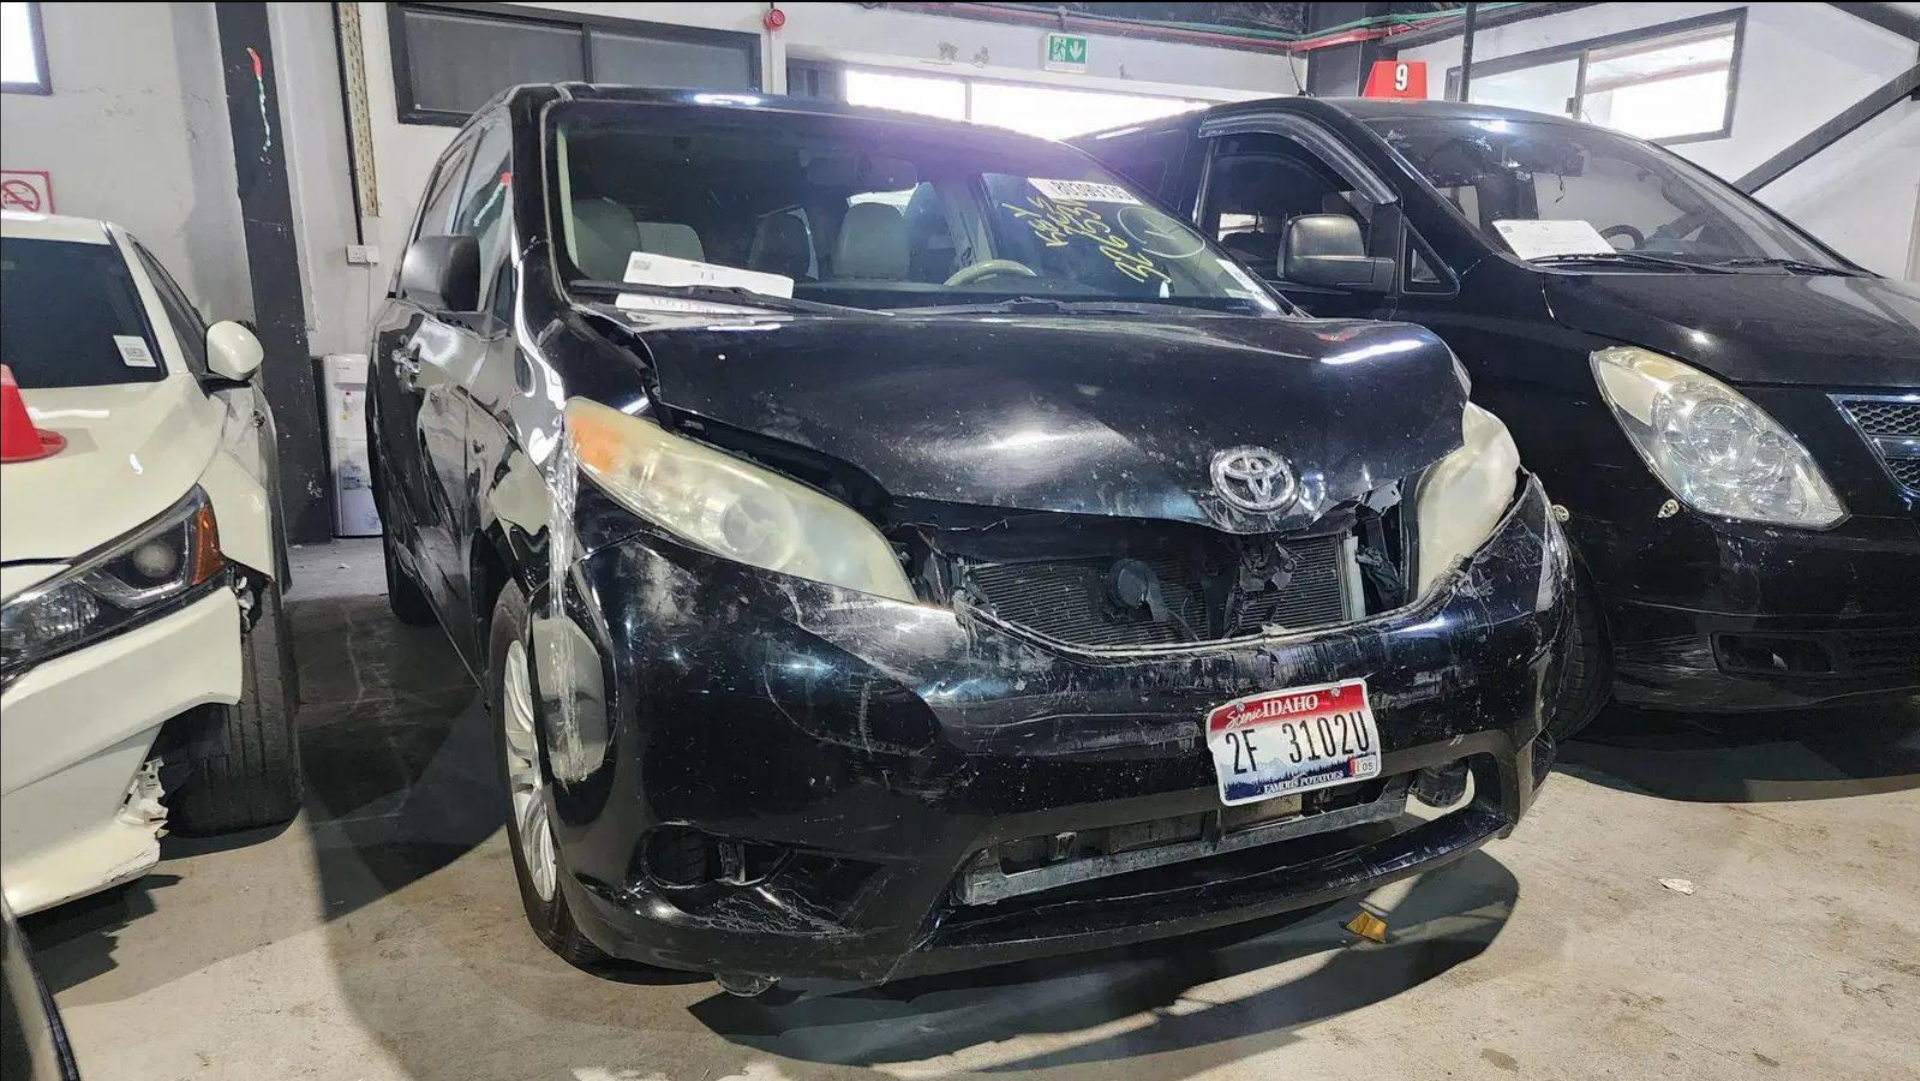

**Most Cars on
Green Light**

2013 TOYOTA SIENNA

Starting Bid: ₪ 0

Main Branch

4:30 p.m.